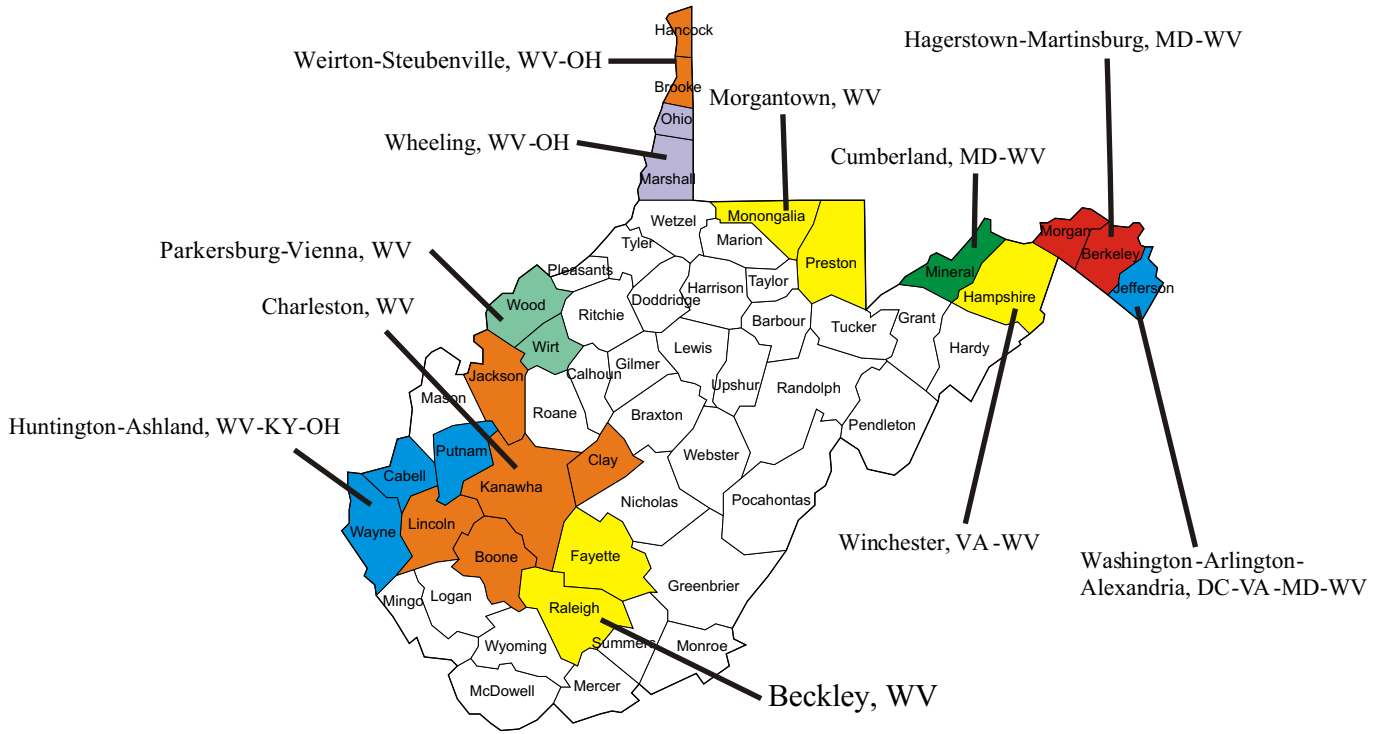

West Virginia

Metropolitan Statistical Areas

Balance of area will appear on adjoining state map(s).

As defined by the Office of Management and Budget
January 1, 2019.

West Virginia

Micropolitan Statistical Areas

Balance of area will appear on adjoining state map(s).