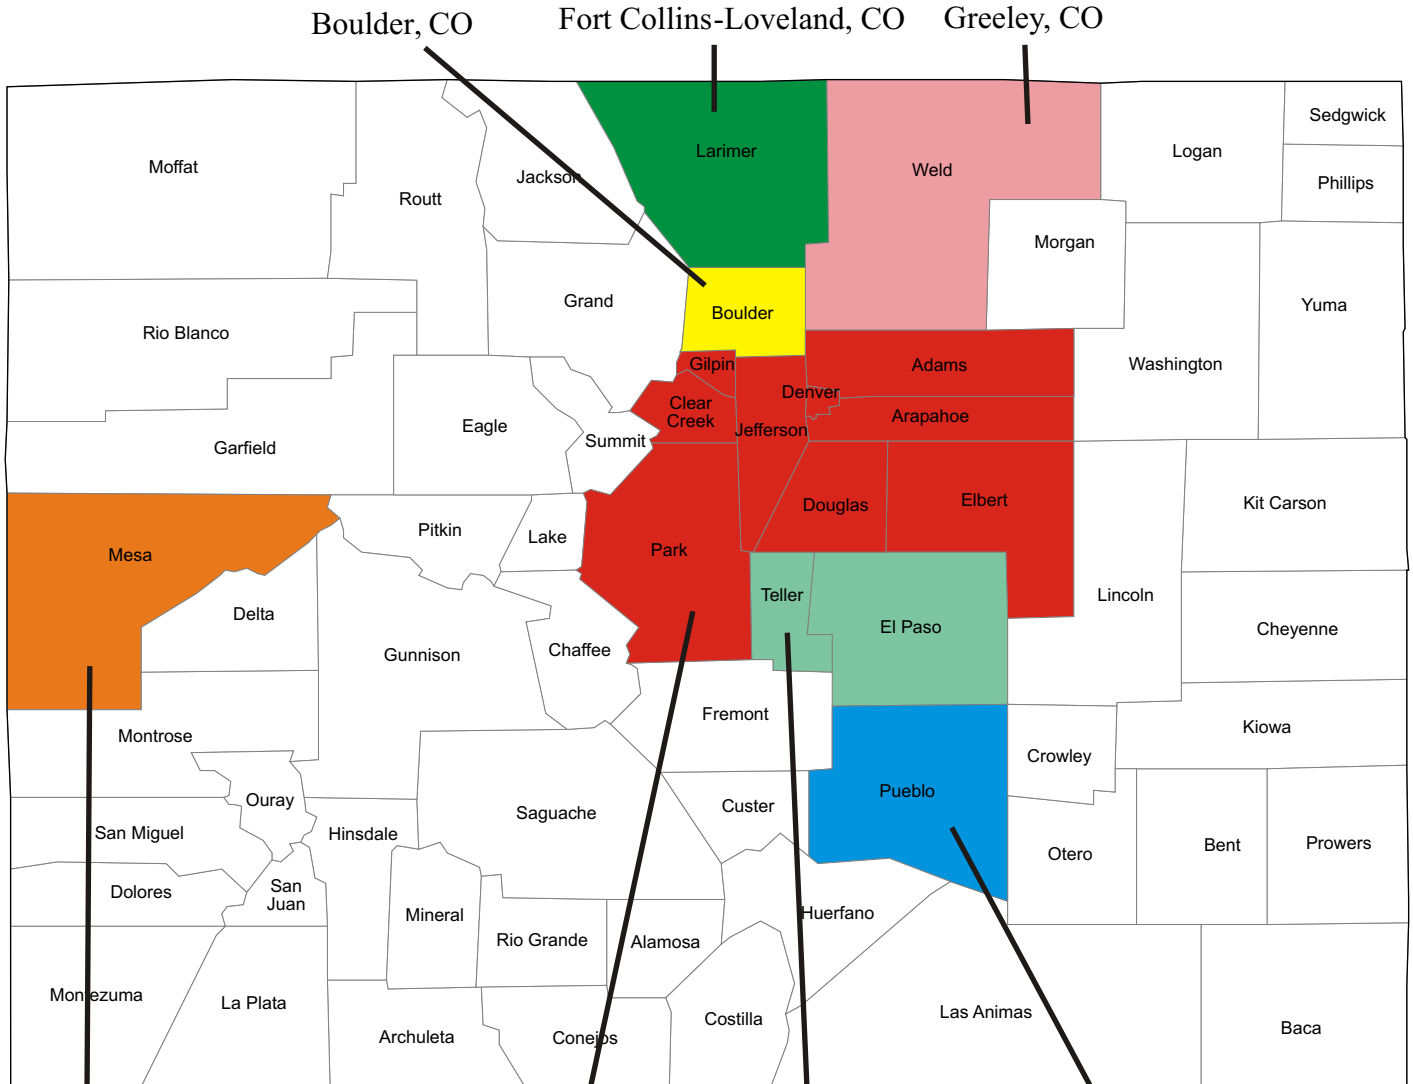

# Colorado

## Metropolitan Statistical Areas

Balance of area will appear on adjoining state map(s).

Grand Junction, CO Denver-Aurora-Broomfield, CO Colorado Springs, CO Pueblo, CO

Broomfield County, part of the Denver MSA, was created in November of 2001 and is not shown on this map.

## Micropolitan Statistical Areas

Balance of area will appear on adjoining state map(s).