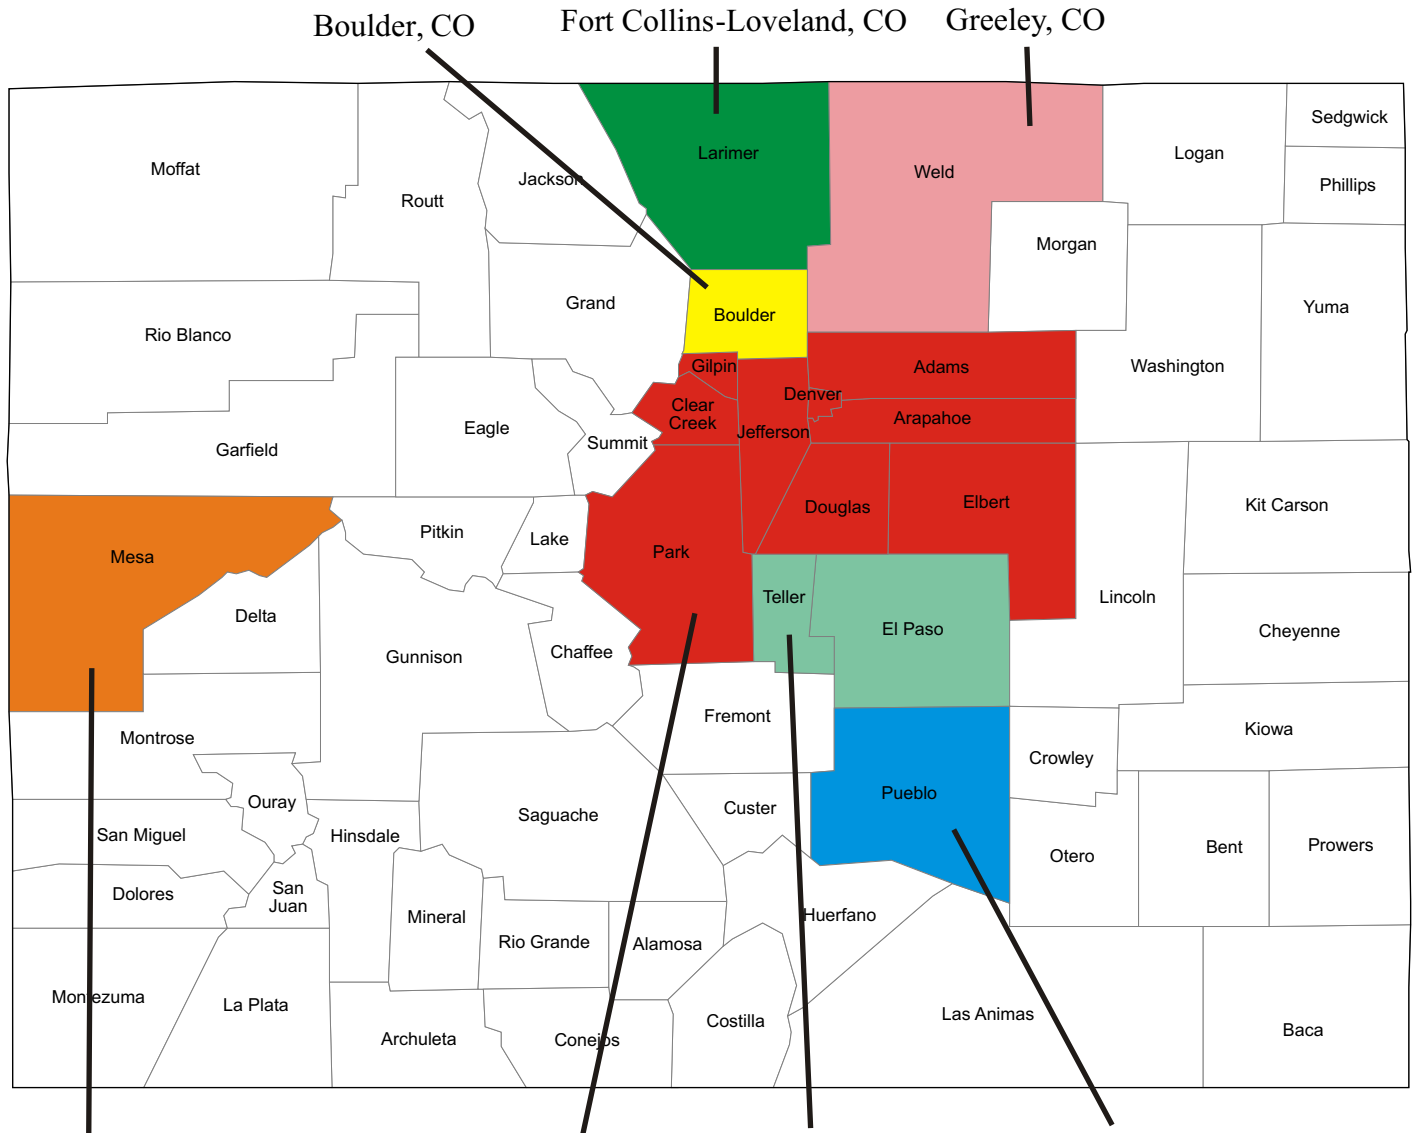

Colorado

Metropolitan Statistical Areas

Balance of area will appear on adjoining state map(s).

Grand Junction, CO Denver-Aurora-Broomfield, CO Colorado Springs, CO Pueblo, CO

Broomfield County, part of the Denver MSA, was created in November of 2001 and is not shown on this map.

Colorado

Micropolitan Statistical Areas

Balance of area will appear on adjoining state map(s).

As defined by the Office of Management and Budget
January 1, 2019.