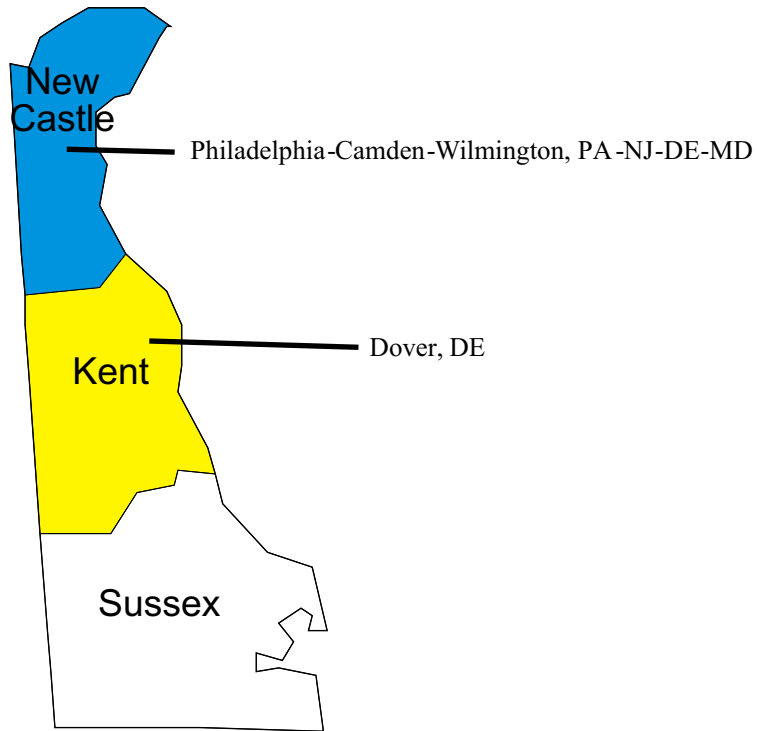

Colorado

Metropolitan Statistical Areas

Balance of area will appear on adjoining state map(s).

Grand Junction, CO Denver-Aurora-Broomfield, CO Colorado Springs, CO Pueblo, CO

Broomfield County, part of the Denver MSA, was created in November of 2001 and is not shown on this map.

Colorado

Micropolitan Statistical Areas

Balance of area will appear on adjoining state map(s).

Delaware

Metropolitan Statistical Areas

Balance of area will appear on adjoining state map(s).

Delaware

Micropolitan Statistical Areas