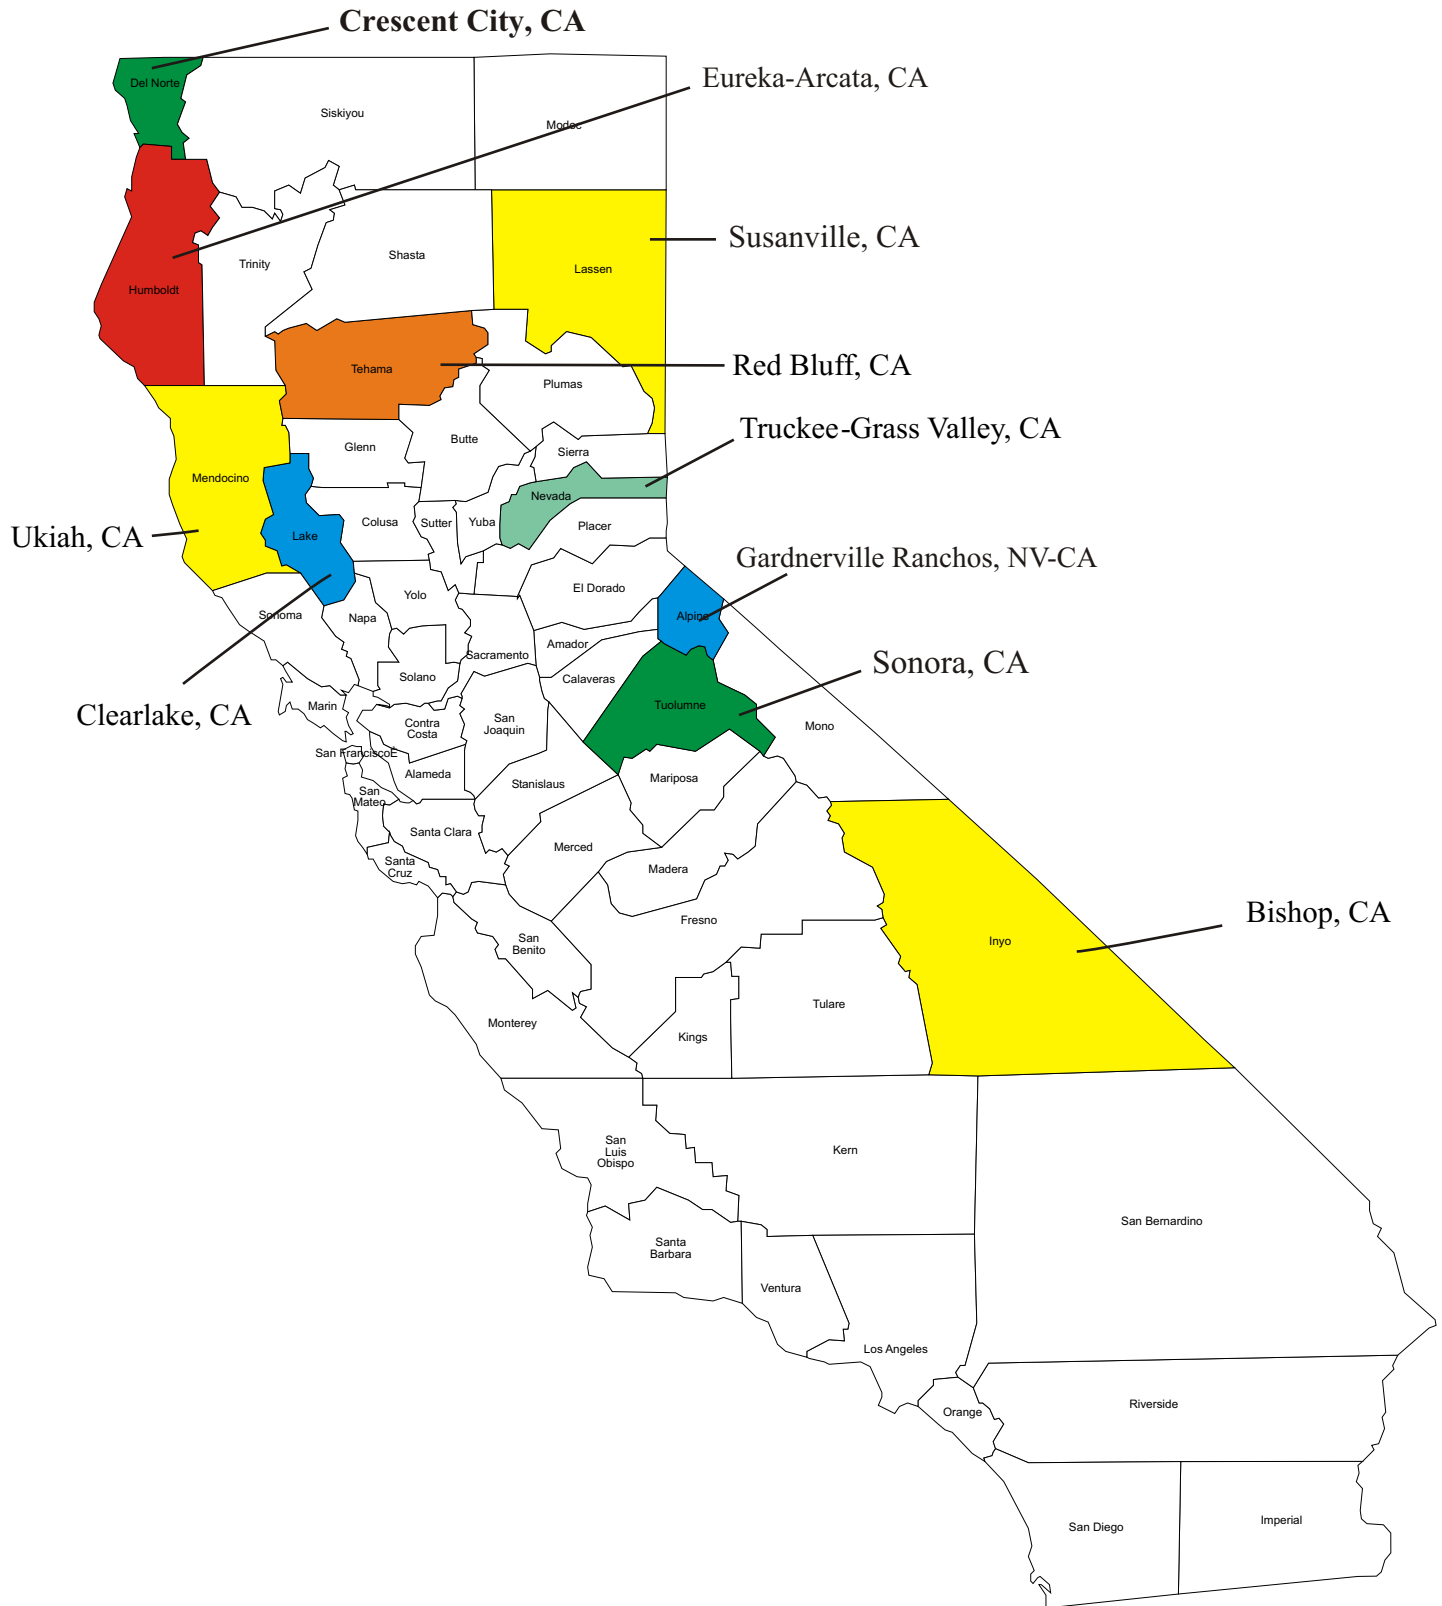

Arizona

Metropolitan Statistical Areas

Balance of area will appear on adjoining state map(s).

Lake Havasu City - Kingman, AZ Flagstaff, AZ

Arizona

Micropolitan Statistical Areas

Balance of area will appear on adjoining state map(s).

Colorado

Metropolitan Statistical Areas

Balance of area will appear on adjoining state map(s).

Grand Junction, CO Denver-Aurora-Broomfield, CO Colorado Springs, CO Pueblo, CO

Broomfield County, part of the Denver MSA, was created in November of 2001 and is not shown on this map.