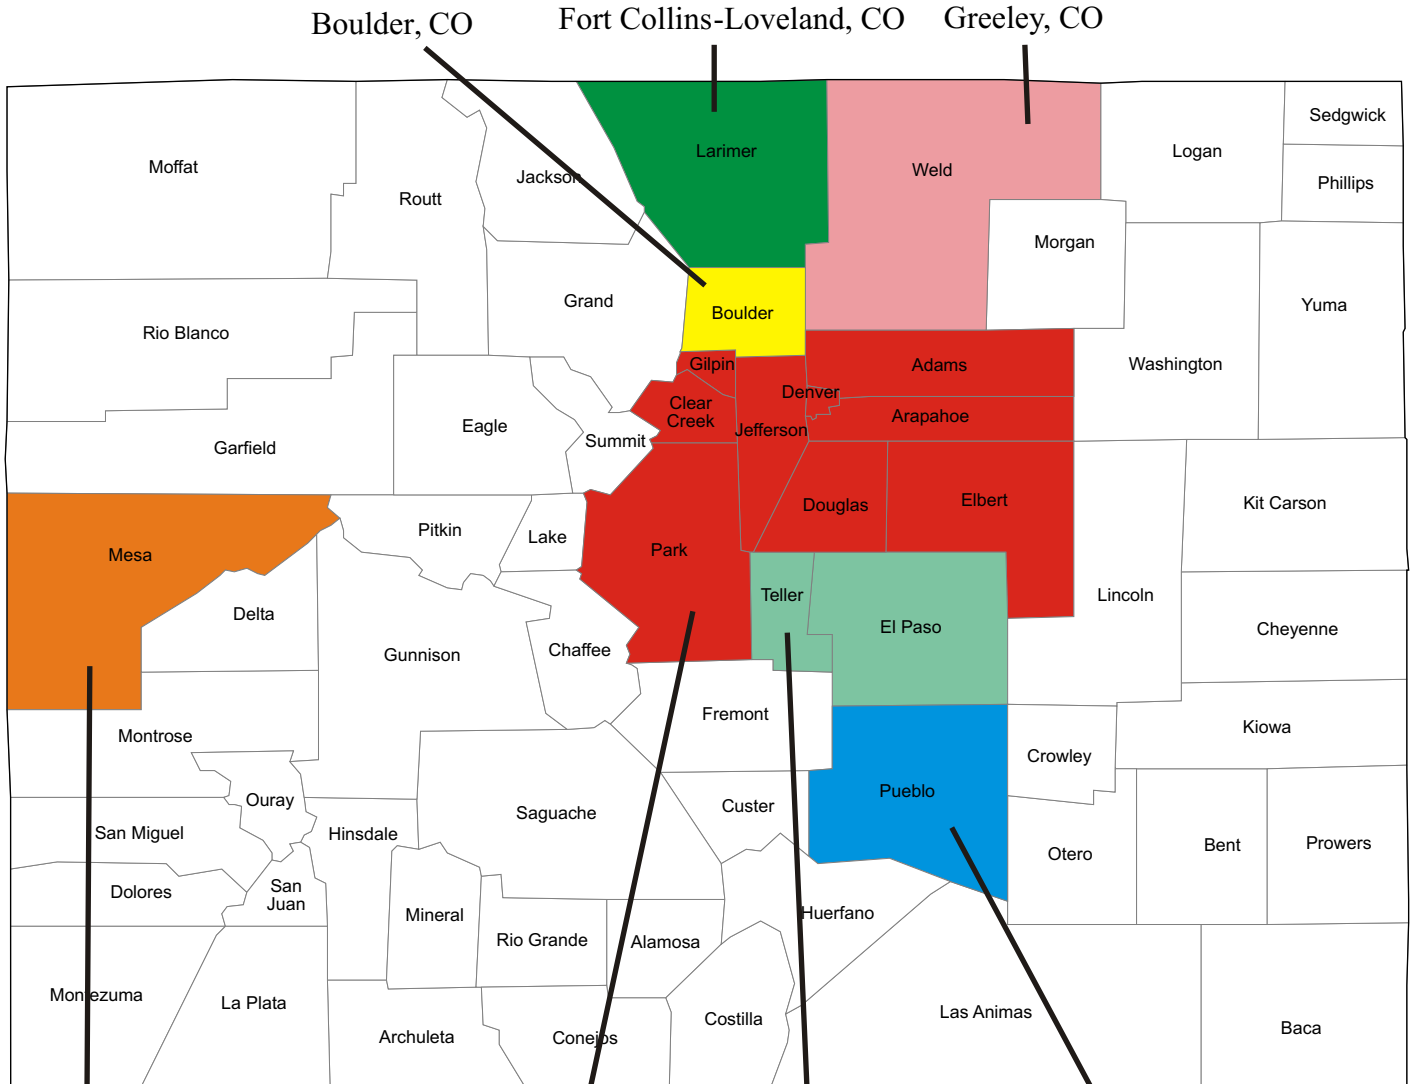

Arizona

Metropolitan Statistical Areas

Balance of area will appear on adjoining state map(s).

Lake Havasu City - Kingman, AZ Flagstaff, AZ

Arizona

Micropolitan Statistical Areas

Balance of area will appear on adjoining state map(s).

Colorado

Metropolitan Statistical Areas

Balance of area will appear on adjoining state map(s).

Grand Junction, CO Denver-Aurora-Broomfield, CO Colorado Springs, CO Pueblo, CO

Broomfield County, part of the Denver MSA, was created in November of 2001 and is not shown on this map.

Colorado

Micropolitan Statistical Areas

Balance of area will appear on adjoining state map(s).

Delaware

Metropolitan Statistical Areas

Balance of area will appear on adjoining state map(s).

Delaware

Micropolitan Statistical Areas