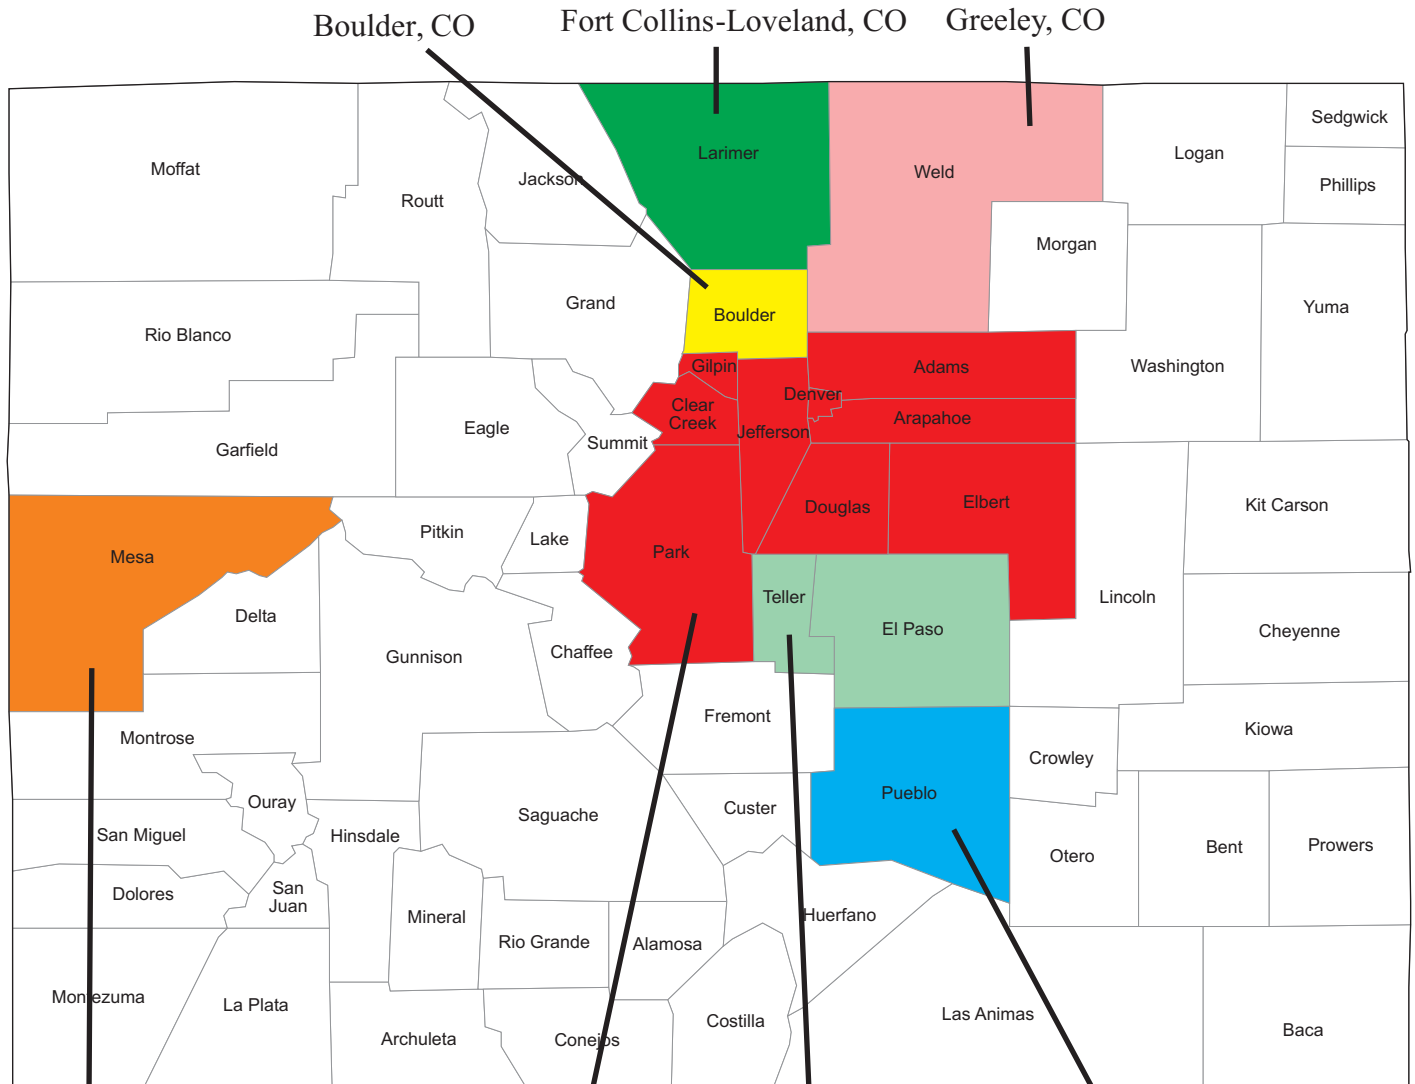

Colorado

Metropolitan Statistical Areas

Balance of area will appear on adjoining state map(s).

Grand Junction, CO Denver-Aurora-Broomfield, CO Colorado Springs, CO Pueblo, CO

Broomfield County, part of the Denver MSA, was created in November of 2001 and is not shown on this map.

Colorado

Micropolitan Statistical Areas

Balance of area will appear on adjoining state map(s).

As defined by the Office of Management and Budget January 1, 2017.