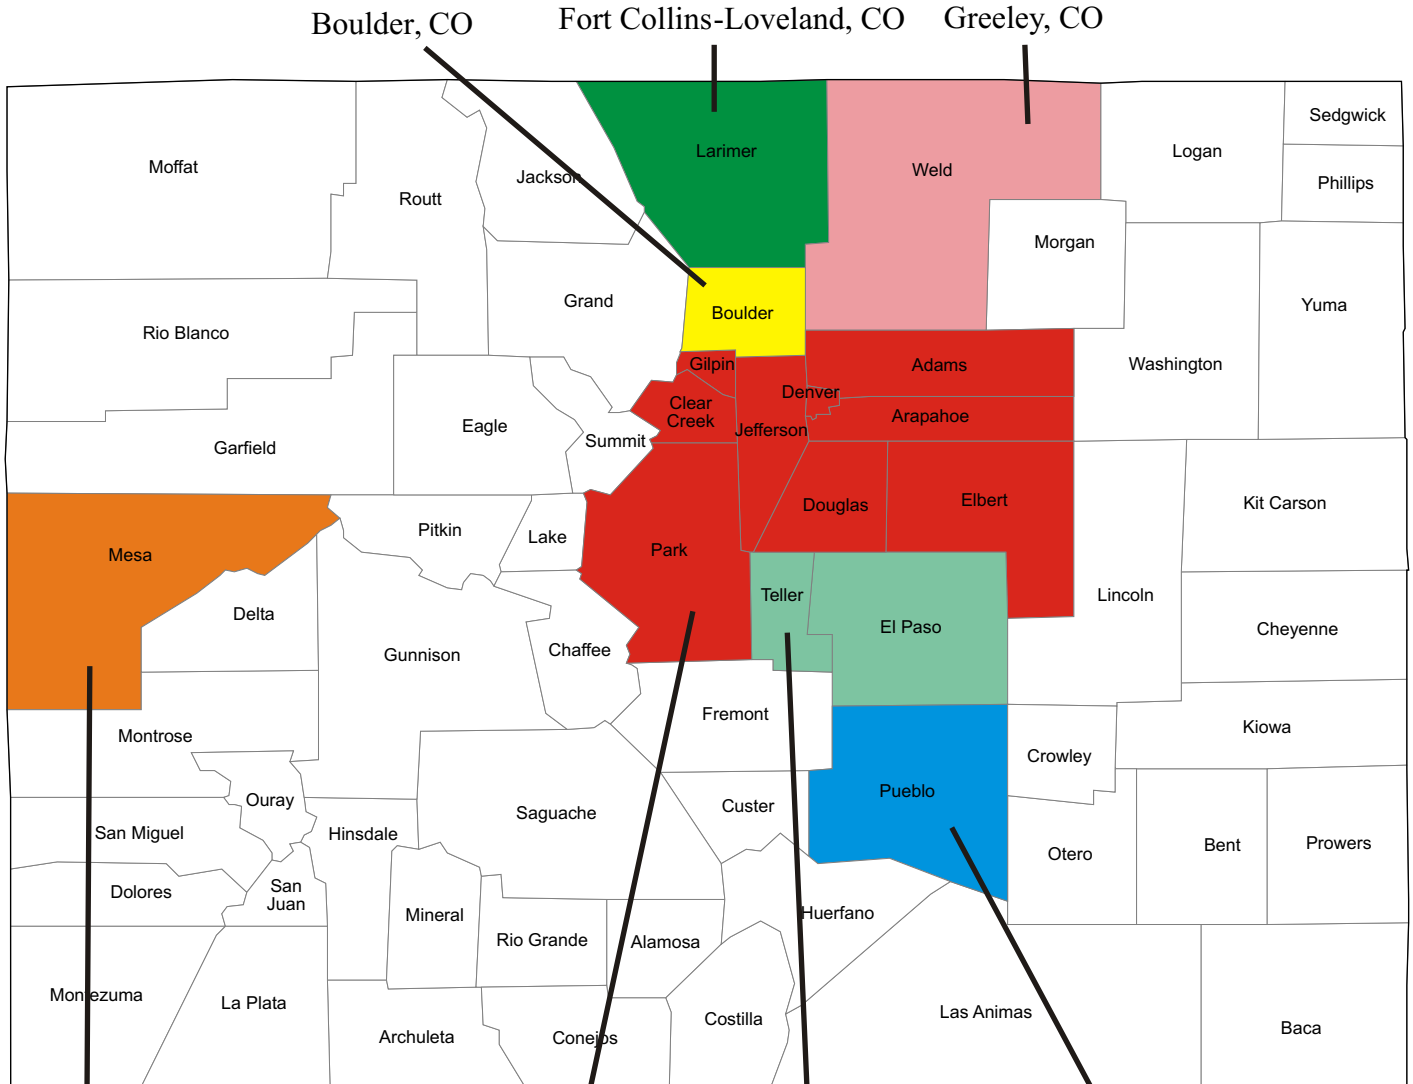

Colorado

Metropolitan Statistical Areas

Balance of area will appear on adjoining state map(s).

Grand Junction, CO Denver-Aurora-Broomfield, CO Colorado Springs, CO Pueblo, CO

Broomfield County, part of the Denver MSA, was created in November of 2001 and is not shown on this map.